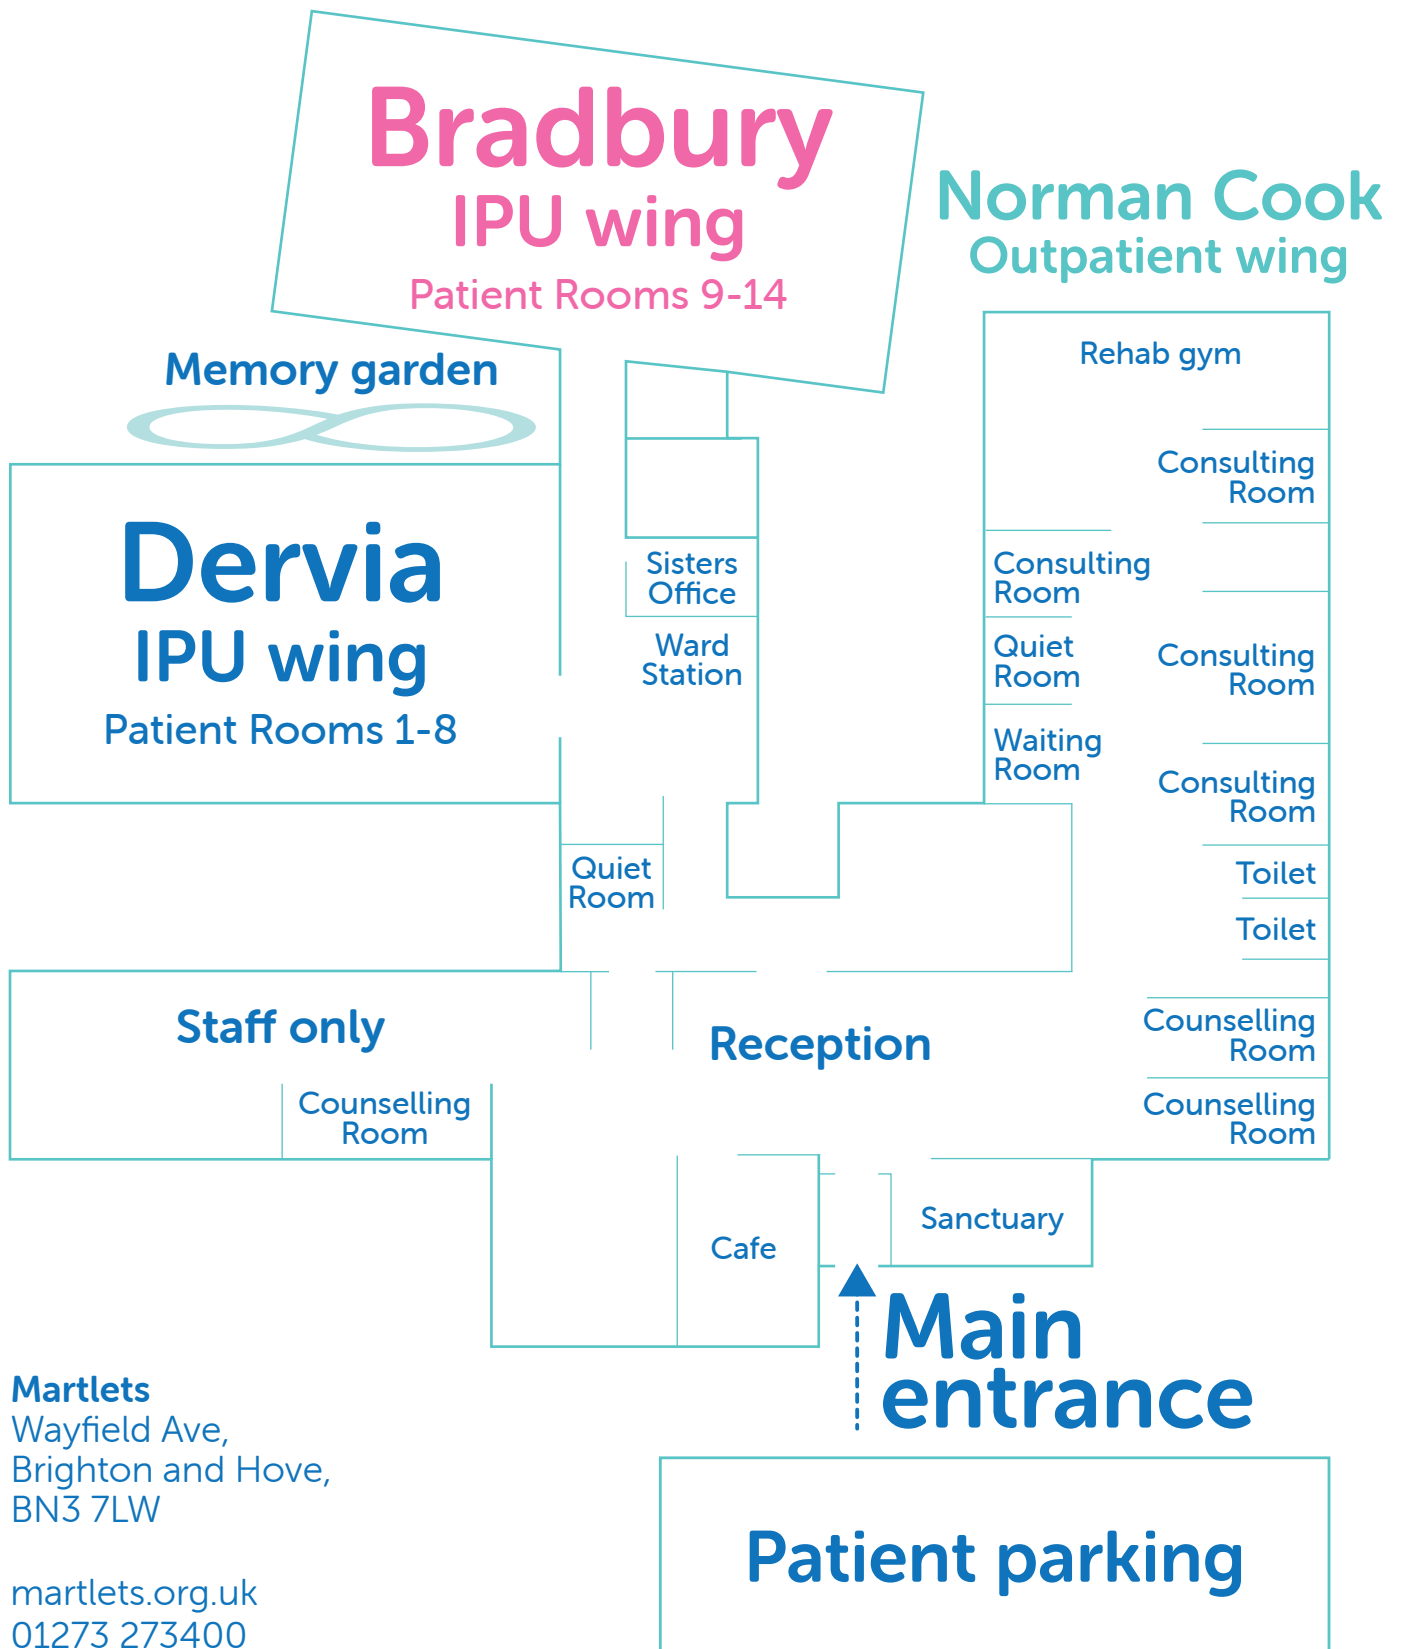

# Find your way around Martlets

**Martlets**  
Wayfield Ave,  
Brighton and Hove,  
BN3 7LW

[martlets.org.uk](http://martlets.org.uk)  
01273 273400